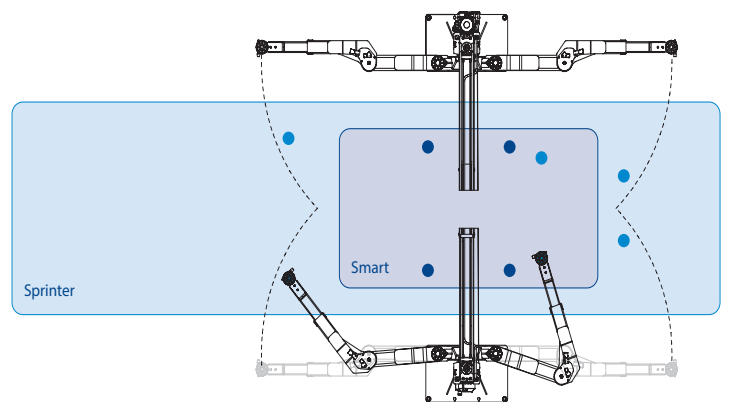

DG - Double joint arm

POWER LIFT SLH 5500	ADVANCED	PREMIUM
Lifting capacity (kg)	5500	5500
Lifting time approx. (sec)	33 / 28	33 / 28
Lifting height (mm)	UNI / DG 2001 / 1987	2001 / 1987
Lowest lifting point (mm)	UNI / DG 133-198 / 119-184	133-198 / 119-184
Arm-extraction (mm)	UNI / DG 695-1700 / max. 1833	695-1700 / max. 1833
Total height (mm)	4780 / 5500	4780 / 5500
Min. Drive-through width (mm)	2541	2541
Column distance (mm)	2807	2807
Recommended total width (mm)	3570	3570
Total width (mm)	3591	3603
Power supply (V / Hz / A)	400 / 50 / 16	400 / 50 / 16
Motor (kW)	2,2	3

Additional accessories available