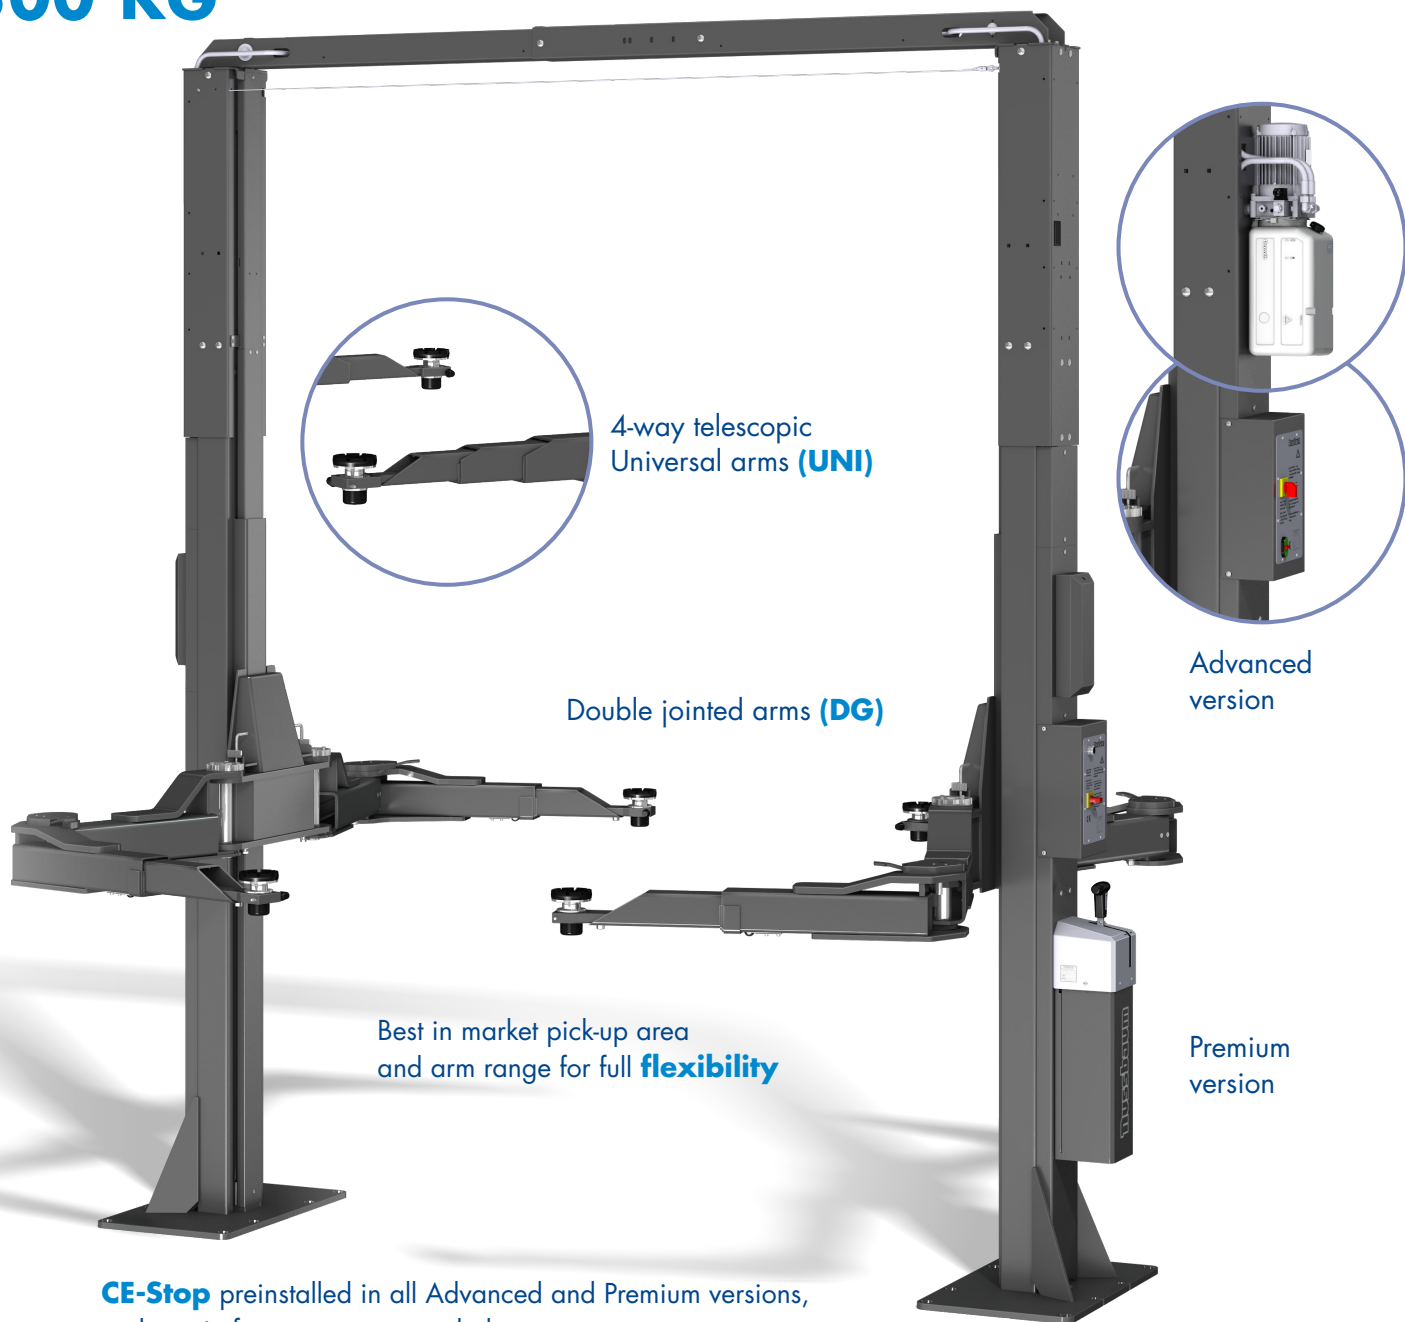

## 5500 KG

Best in market pick-up area and arm range for full flexibility

**CE-Stop** preinstalled in all Advanced and Premium versions, no hang-in foot protectors needed

## THE NEW POWERHOUSE: STRONG & FLEXIBLE

- Unrestricted load capacity in any extension position ensures CE conformity at all times
- Space-saving design with internally routed hydraulic and electrical lines avoids disruptive cable ducts on the column
- Roller-bearing mounted lifting carriages for smooth lifting and lowering behaviour without stick-slip effect and roller-bearing mounted support arms doppel convenient operation and effortless extension
- Robust column profiles ensure maximum stability of the lift

*Suitable for Smart to Sprinter long wheelbase at the original mounting points*

## Premium version:

Oil submerged power unit with Nussbaum-Commander for precise lowering and automatic latch control.