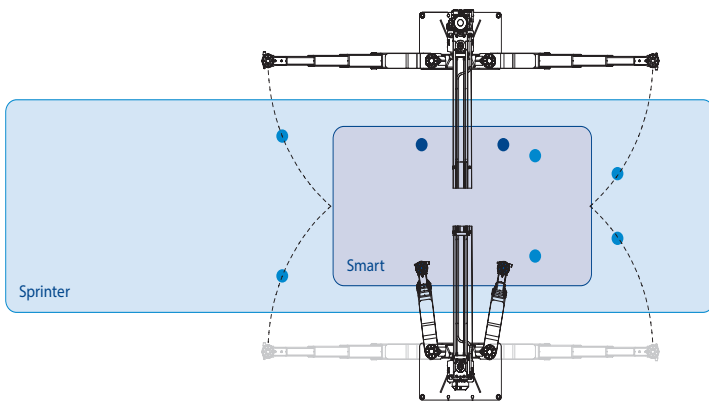

## Premium version:

Oil submerged power unit with Nussbaum-Commander for precise lowering and automatic latch control.

## Options:

2nd control panel for Advanced, different height extensions, E-Set (compressed air and power connection), cylinder covers available for all versions.

### UNI - Universal arm

### DG - Double joint arm

POWER LIFT SLH 5500	ADVANCED	PREMIUM
Lifting capacity (kg)	5500	5500
Lifting time approx. (sec)	33 / 28	33 / 28
Lifting height (mm)	UNI / DG 2001 / 1987	2001 / 1987
Lowest lifting point (mm)	UNI / DG 133-198 / 119-184	133-198 / 119-184
Arm-extraction (mm)	UNI / DG 695-1700 / max. 1833	695-1700 / max. 1833
Total height (mm)	4780 / 5500	4780 / 5500
Min. Drive-through width (mm)	2541	2541
Column distance (mm)	2807	2807
Recommended total width (mm)	3570	3570
Total width (mm)	3591	3603
Power supply (V / Hz / A)	400 / 50 / 16	400 / 50 / 16
Motor (kW)	2,2	3