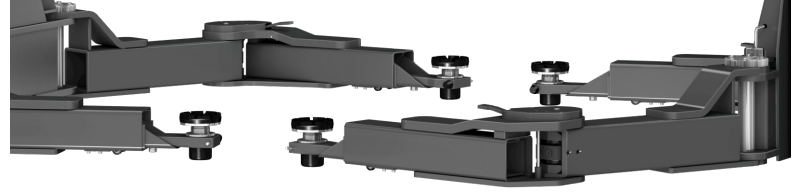

DG - Double joint arm

POWER LIFT SLH 5500	ADVANCED	PREMIUM
Lifting capacity (kg)	5500	5500
Lifting time approx. (sec)	33 / 28	33 / 28
Lifting height (mm)	UNI / DG 2001 / 1987	2001 / 1987
Lowest lifting point (mm)	UNI / DG 133-198 / 119-184	133-198 / 119-184
Arm-extraction (mm)	UNI / DG 695-1700 / max. 1833	695-1700 / max. 1833
Total height (mm)	4780 / 5500	4780 / 5500
Min. Drive-through width (mm)	2541	2541
Column distance (mm)	2807	2807
Recommended total width (mm)	3570	3570
Total width (mm)	3591	3603
Power supply (V / Hz / A)	400 / 50 / 16	400 / 50 / 16
Motor (kW)	2,2	3

Additional accessories available